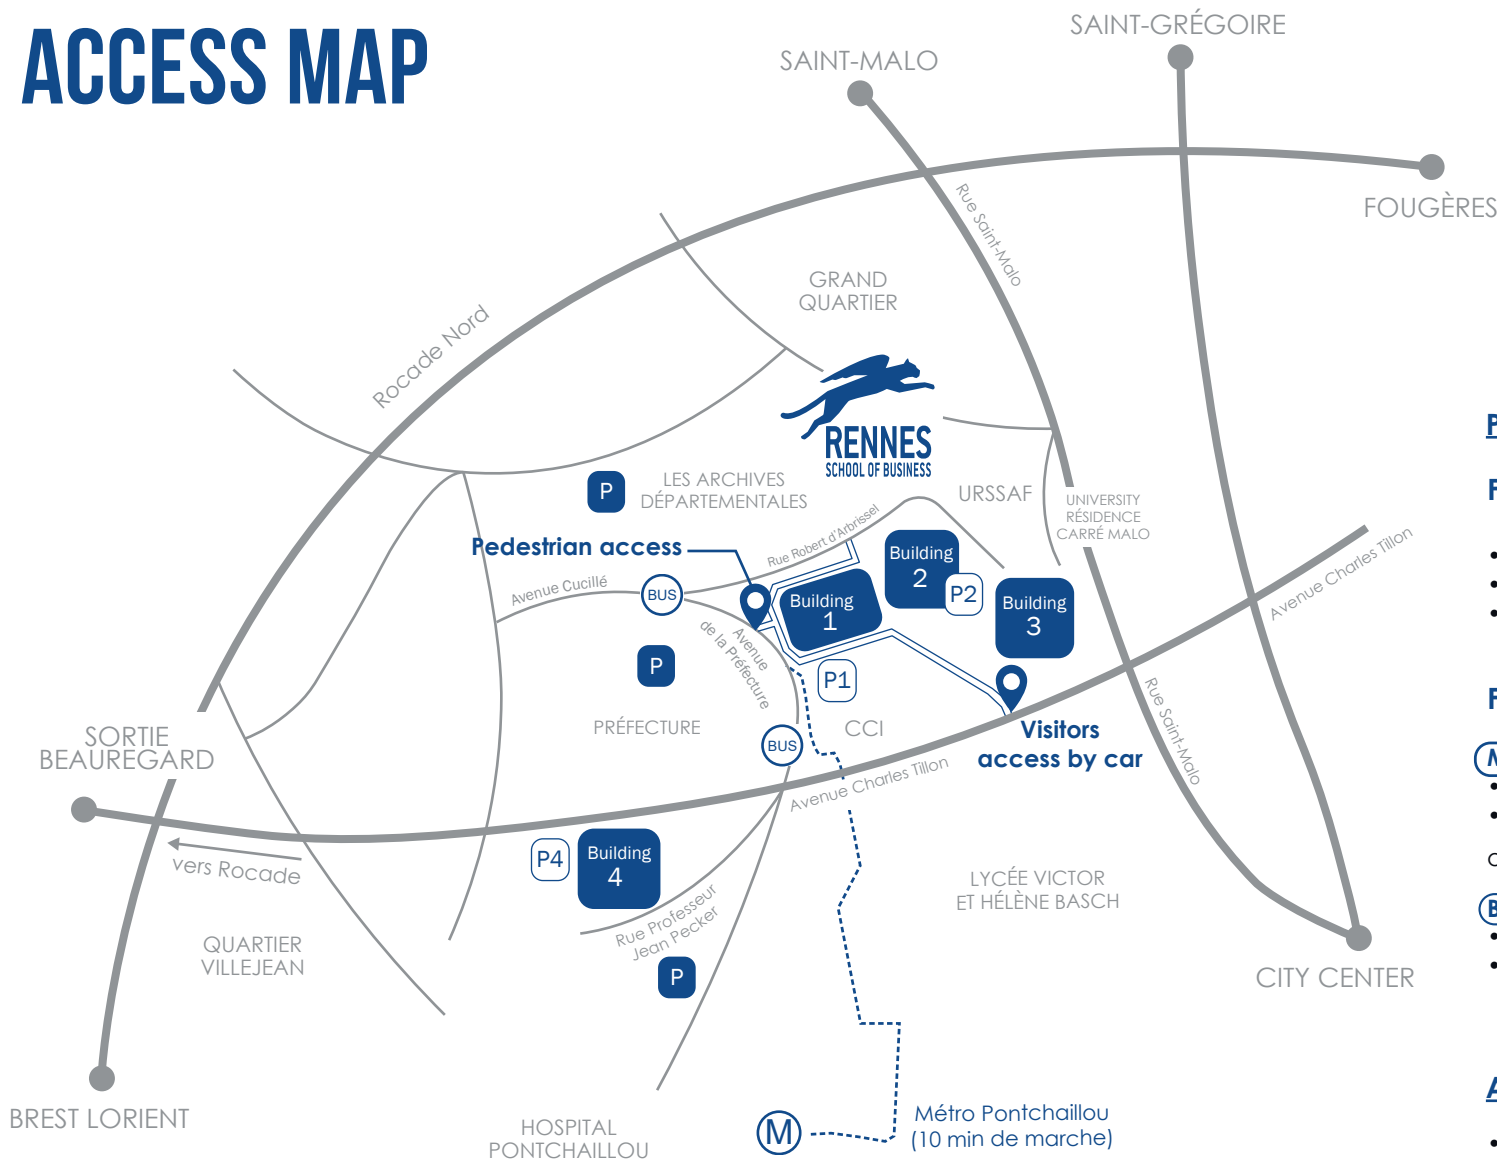

# ACCESS MAP

### From the Airport:

- **BUS 57** from **Air Libre Aéroport**
- Stop at station République (city center)
- Connexion with **Métro** or **Bus**

### From city center/Railway station:

- **Métro** direction **Kennedy**
- Stop at station **Pontchaillou**
- 10 mns walking distance to school

ou

- **Bus** City station **C4 République**
- Direction **Grand Quartier**
- Stop at station **Préfecture - ESC (Rennes)**

## ACCESS

- **Pedestrian access:** 2, Rue Robert d'Arbrissel
- **Parking visitors**
- **P1** 6, avenue Charles Tillon
- **Other free parking places** (see **P** map)

**P1** Visitors parking    **P1** Students Parking    **P4** Administration Parking    **P** Free parking    **BUS** BUS Stop - Préfecture-ESC (Rennes)